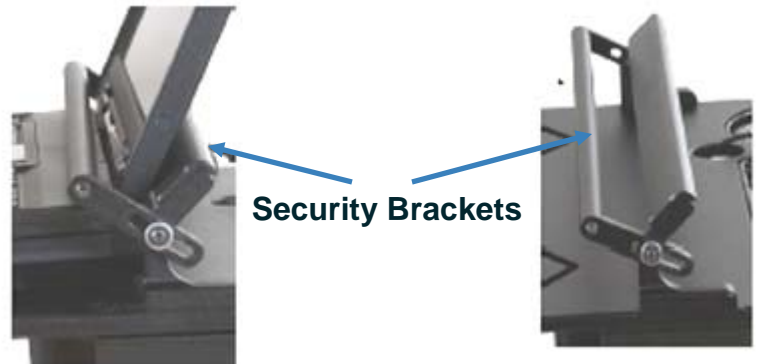

SPECIFICATIONS

Height Down Position:	29.5 - 31 inches
Height Up Position:	46.5 - 48 inches
Footprint:	23 inches

Alternate Base with 3" casters

Integrated Handle OPTION Slide Out Mouse Tray

Security Brackets