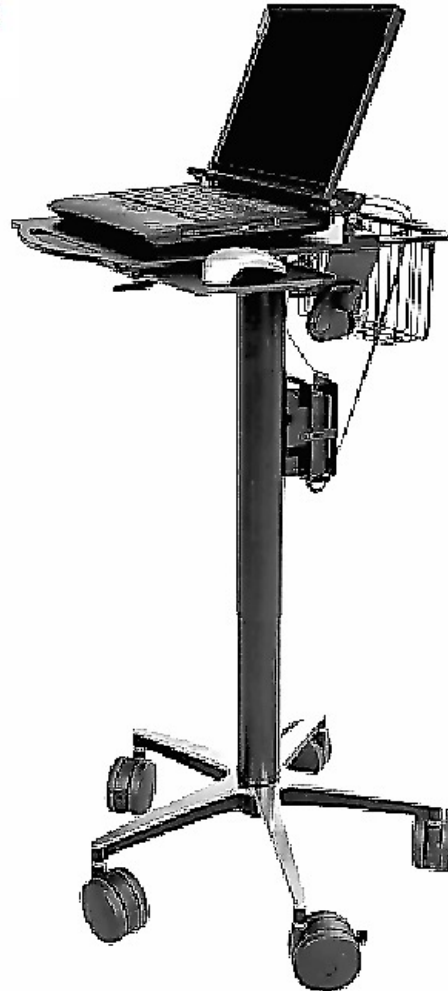

Technology at the point of care improves patient safety and reduces errors. But does it have to cost \$3000/cart? The answer is "no." Talk with us about a practical, economic point of care mobile computer cart solution.

Designed to be comfortable and ergonomically correct whether you are pushing, pulling, sitting, or standing.

Made in U.S.A.

OPTIONS

- Accommodates 17-inch wide screen laptops and smaller
- Security Lock-down Bracket
- 100% aluminum powder coat construction
- Limited Lifetime Warranty on manufactured parts
- Advanced Sealed Lead Acid Power System
- Extended run-time Lithium Ion battery bracket
- Vital signs device mount
- Work surface w/external keyboard tray
- Alternate base w/3 inch casters

A limited lifetime warranty is provided on all manufactured components.

ERGONOMIC

Weighing in at a sleek 35 lbs., pushing this workstation around all day won't qualify as a workout at your local gym.

If you want to rest your feet, the Eco-1 Cart is easily height adjusted from a standing height to a comfortable sitting height.